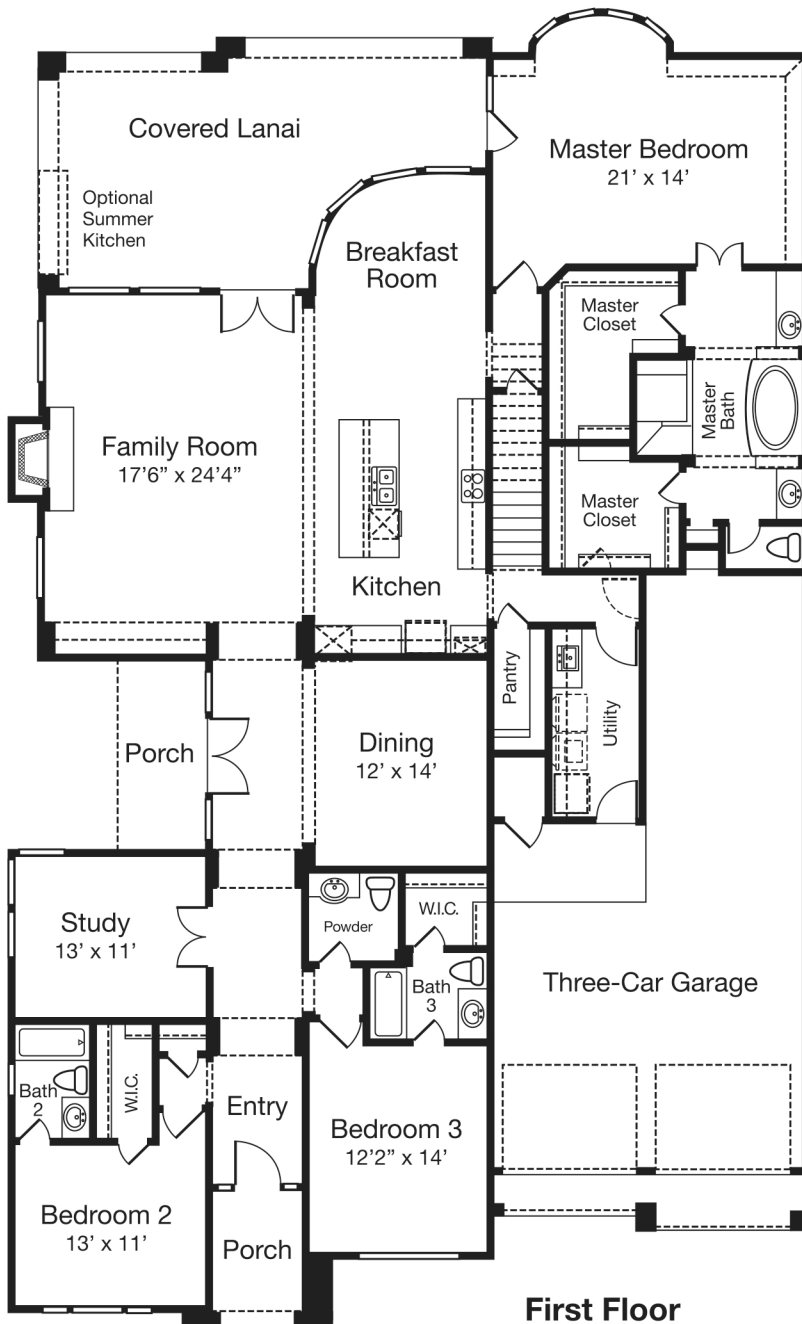

PLAN  
3470

3,475 Square Feet, 3 Bedrooms, 3.5 Baths, 3-Car Tandem Garage,  
Game Room, Balcony, Lanai

Second Floor