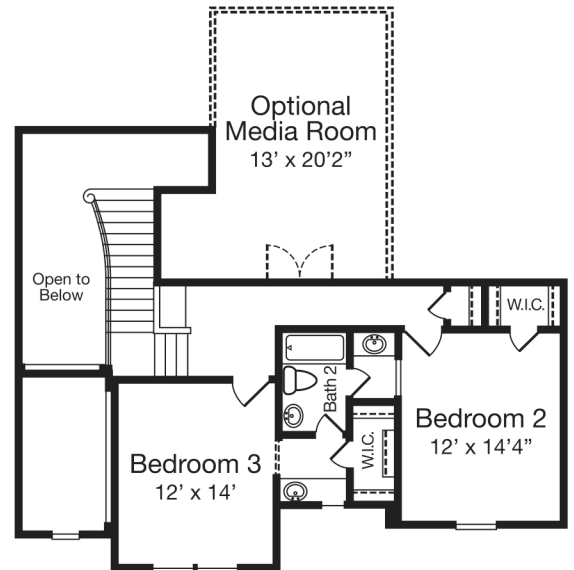

PLAN  
3455

3,455 Square Feet, 4 Bedrooms, 3.5 Baths, 3-Car Garage,  
Lanai, Optional Media/Game Room

First Floor

Second Floor