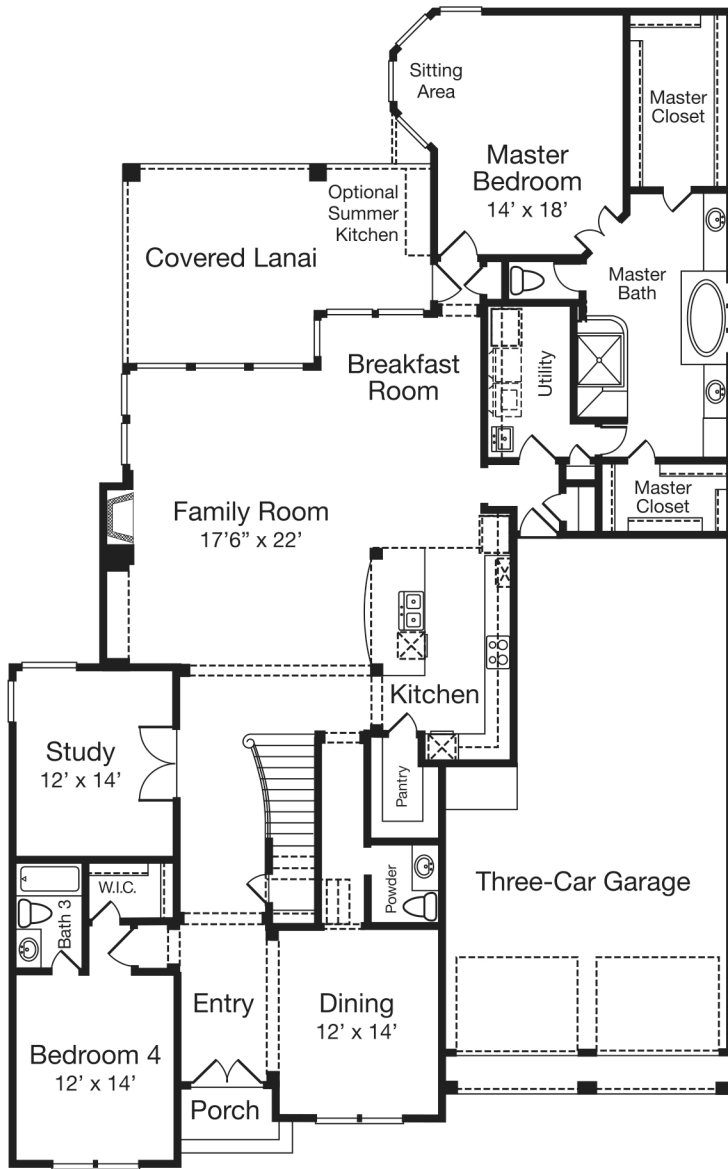

PLAN  
3455

3,455 Square Feet, 4 Bedrooms, 3.5 Baths, 3-Car Garage,  
Lanai, Optional Media/Game Room

First Floor

Second Floor