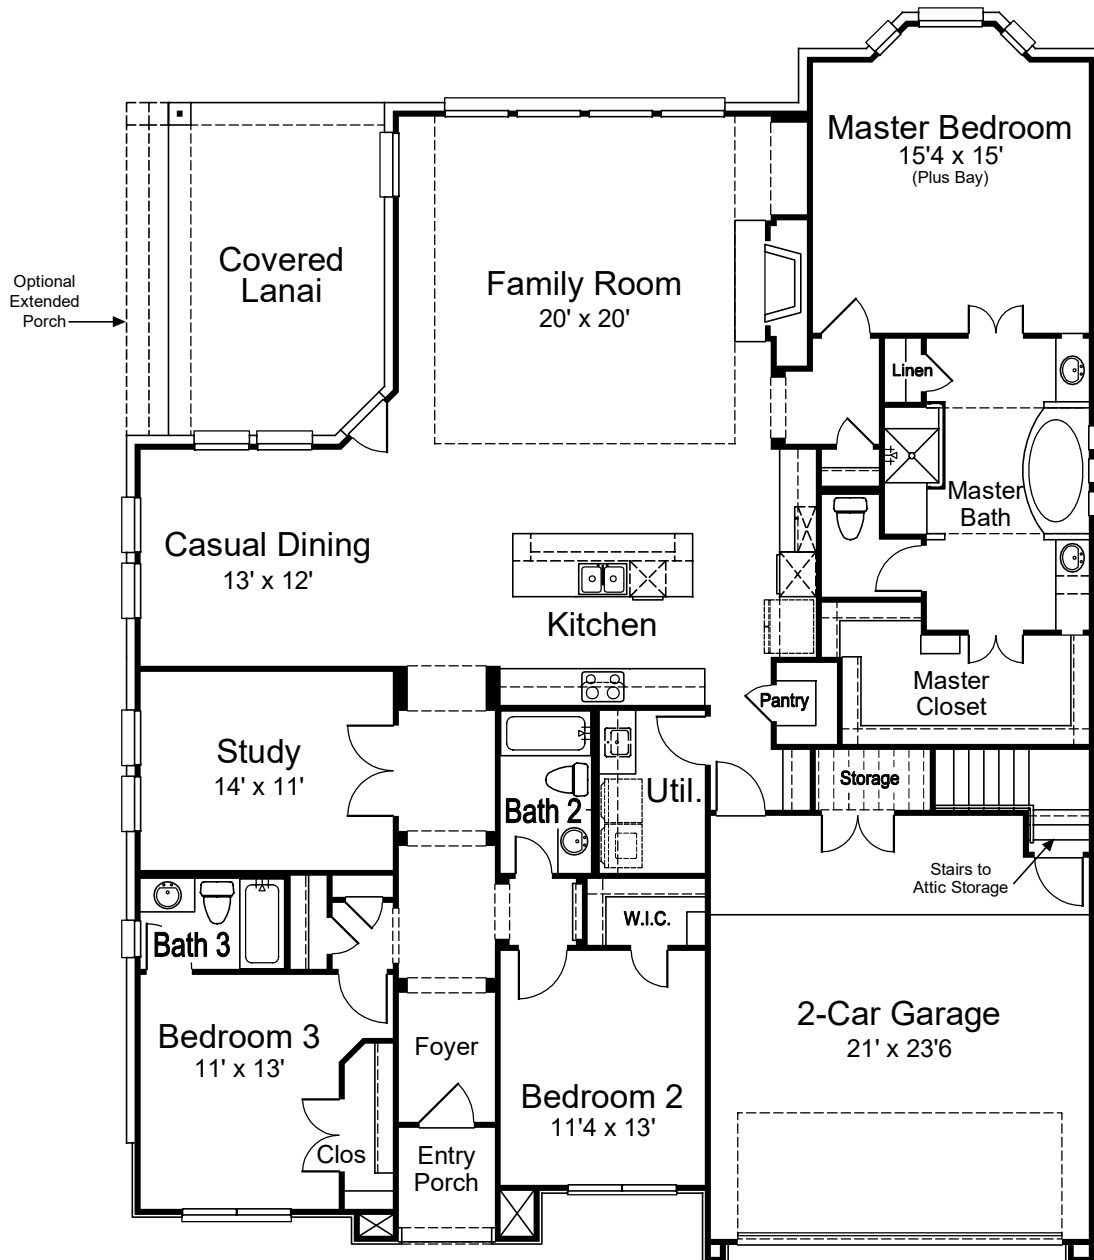

# PLAN 2579

2,579 Square Feet, 3 Bedrooms, 3 Baths, 2-Car Garage with Storage, Lanai, Attic Storage

Prices are subject to change without notice. Builder reserves the right to modify floorplans, elevations, and standard features without notice. Floor plans and exterior elevations are artist's concepts. Square footage and dimensions are approximate, and may vary by elevation. See your sales counselor for details. 11/15

PLAN  
2579

2,579 Square Feet, 3 Bedrooms, 3 Baths, 2-Car Garage with  
Storage, Lanai, Attic Storage