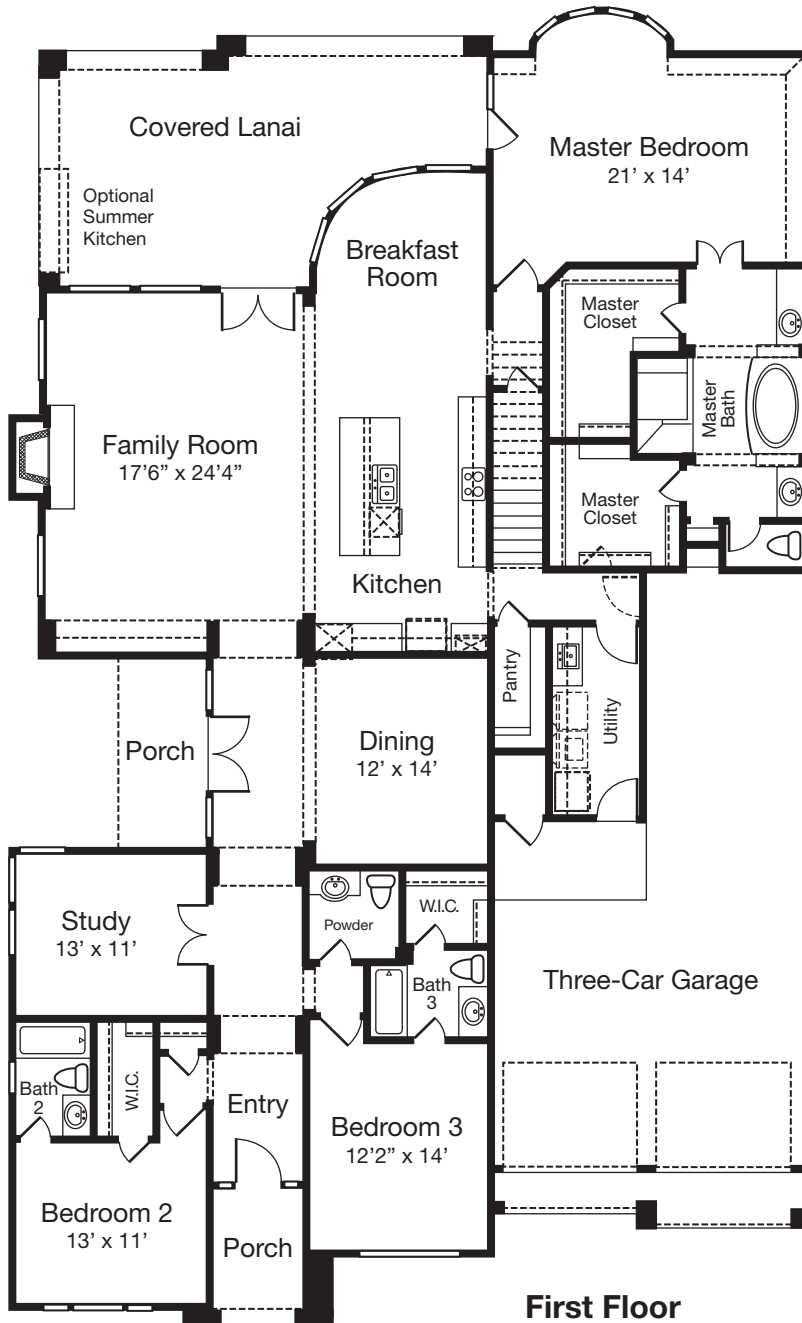

PLAN  
**3470**

3,475 Square Feet, 3 Bedrooms, 2.5 Baths, 3-Car Tandem Garage,  
Game Room, Balcony, Lanai

**PLAN**  
**3470**

**FRONT ELEVATION**

(Shown with optional stucco/stone exterior)