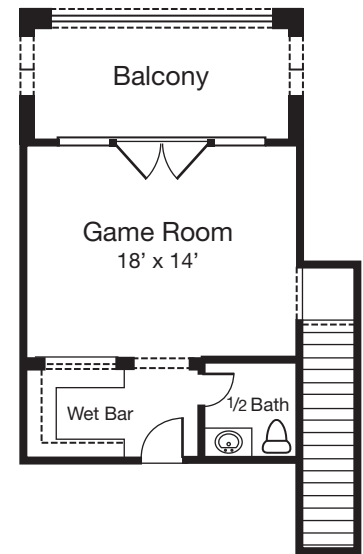

PLAN  
**3470**

3,475 Square Feet, 3 Bedrooms, 2.5 Baths, 3-Car Tandem Garage,  
Game Room, Balcony, Lanai

**PLAN**  
**3470**

**FRONT ELEVATION**

(Shown with optional stucco/stone exterior)