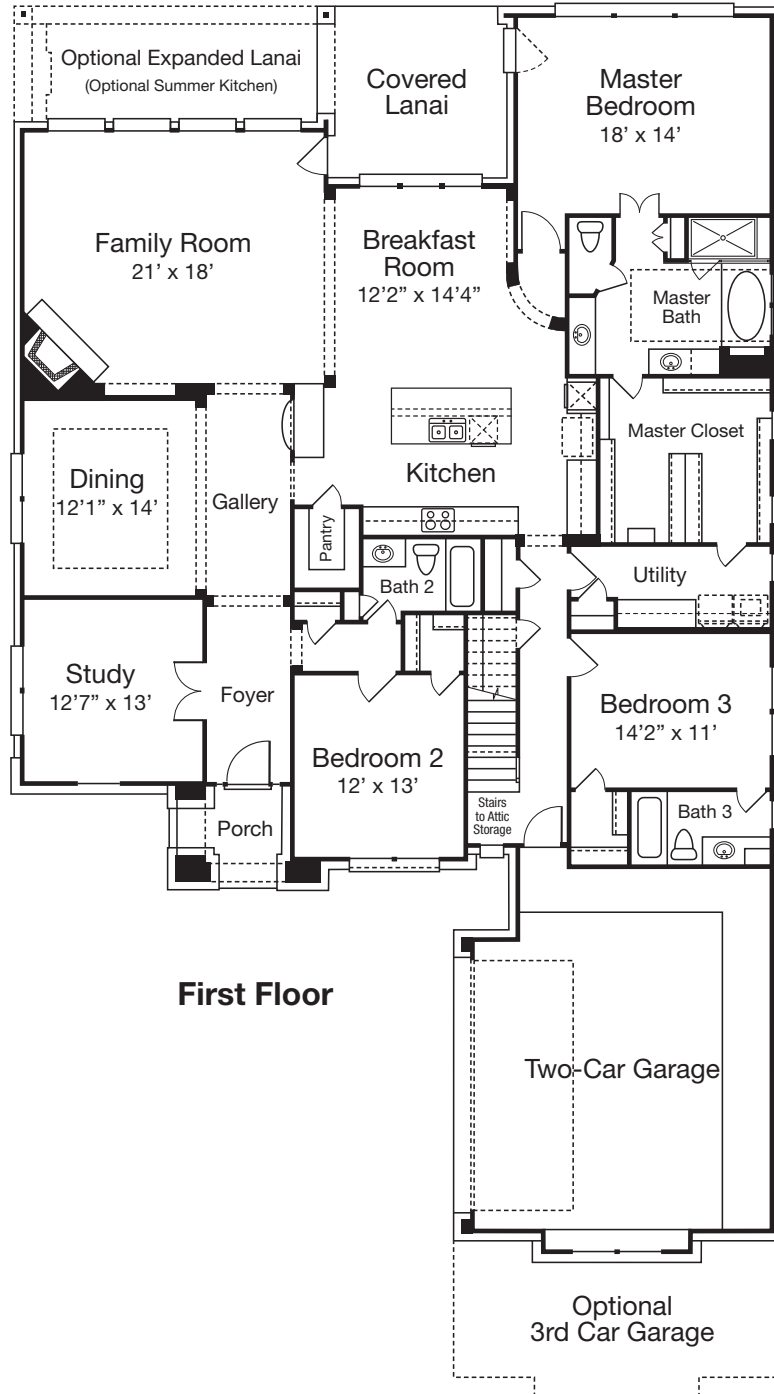

PLAN  
**2925**

2,927 Square Feet, 3 Bedrooms, 3 Baths, 2-Car Garage, Lanai, Stairs to Attic Storage

**First Floor**

PLAN  
**2925**

**FRONT ELEVATION**

(Shown with optional stucco/stone exterior)