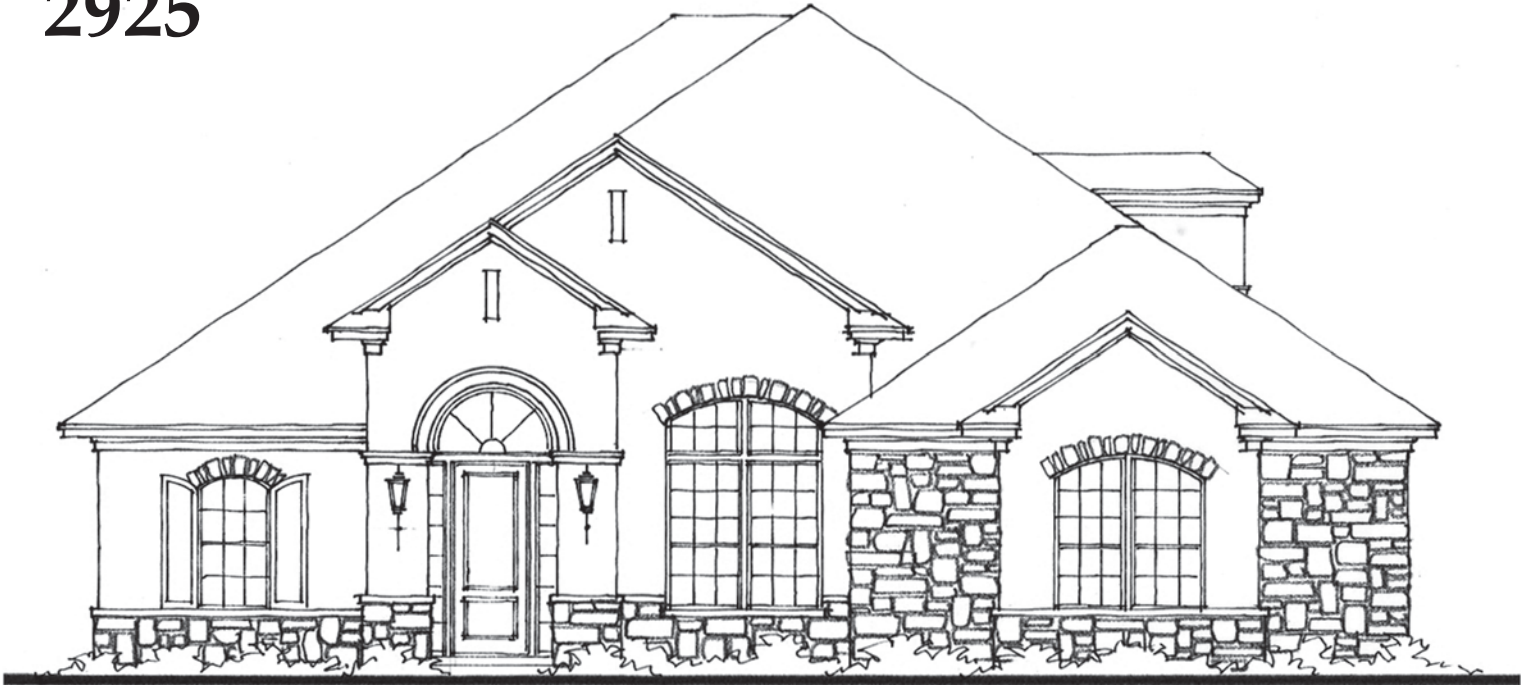

PLAN  
**2925**

2,927 Square Feet, 3 Bedrooms, 3 Baths, 2-Car Garage, Lanai, Stairs to Attic Storage

**First Floor**

PLAN  
**2925**

**FRONT ELEVATION**

(Shown with optional stucco/stone exterior)